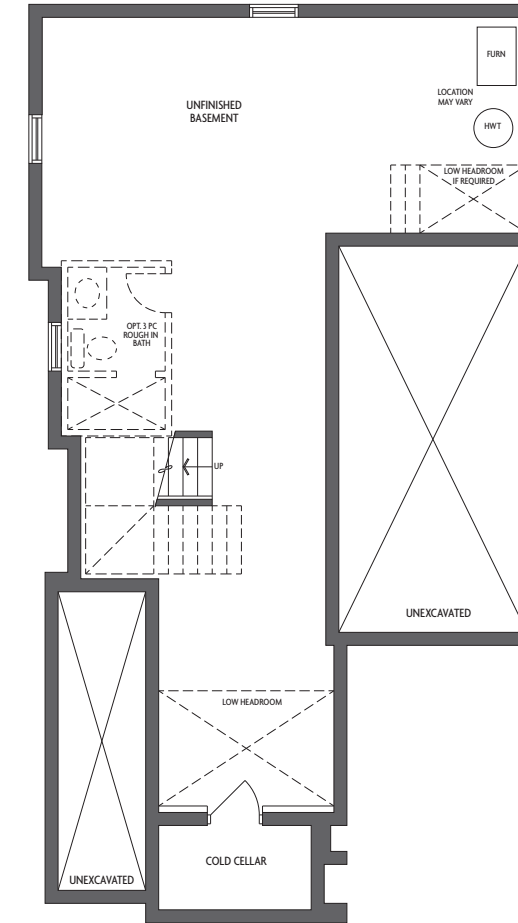

THE EMPRESS

2839 SQ. FT.
3- Storey
4 Bedroom

The EMPRESS

*All drawings are artist's concept and may vary slightly from the final product. Actual usable floor space may vary from stated area and square footage has been calculated based on usable living space according to Tarion rules. Drawings may show optional features which may not be included in the base price. The number of interior and exterior steps may vary from what's shown based on individual lot/plot grading conditions. E. & O. E.