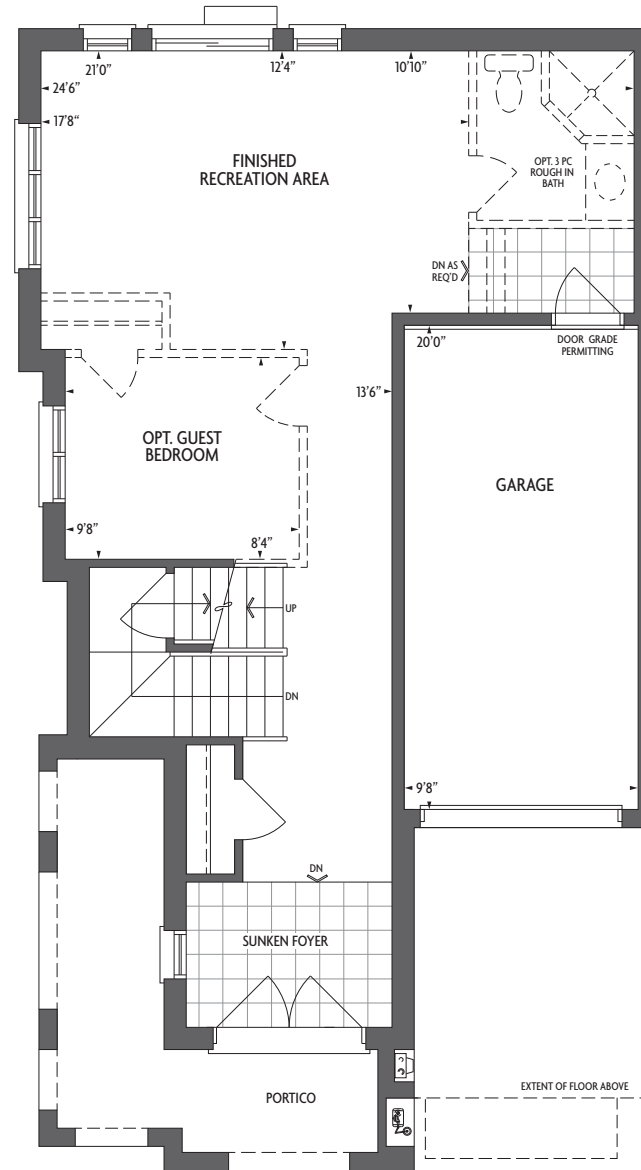

THE EMPRESS

2839 SQ. FT.
3- Storey
4 Bedroom

The EMPRESS

*All drawings are artist's concept and may vary slightly from the final product. Actual usable floor space may vary from stated area and square footage has been calculated based on usable living space according to Tarion rules. Drawings may show optional features which may not be included in the base price. The number of interior and exterior steps may vary from what's shown based on individual lot/plot grading conditions. E. & O. E.