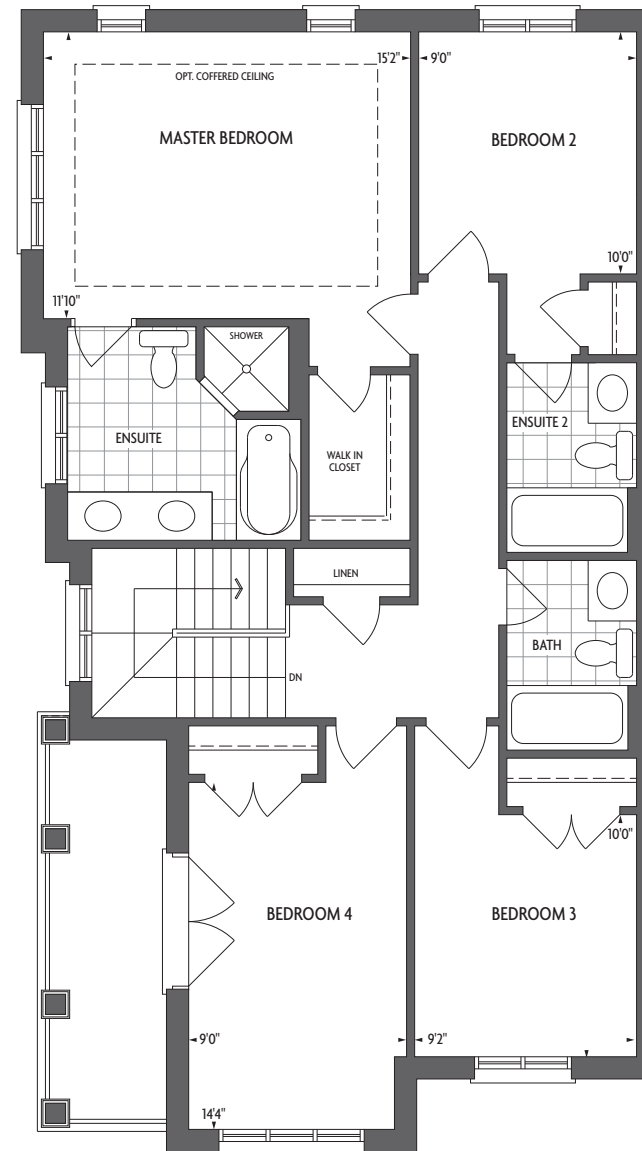

THE EMPRESS

2839 SQ. FT.
3- Storey
4 Bedroom

The EMPRESS

*All drawings are artist's concept and may vary slightly from the final product. Actual usable floor space may vary from stated area and square footage has been calculated based on usable living space according to Tarion rules. Drawings may show optional features which may not be included in the base price. The number of interior and exterior steps may vary from what's shown based on individual lot/plot grading conditions. E. & O. E.