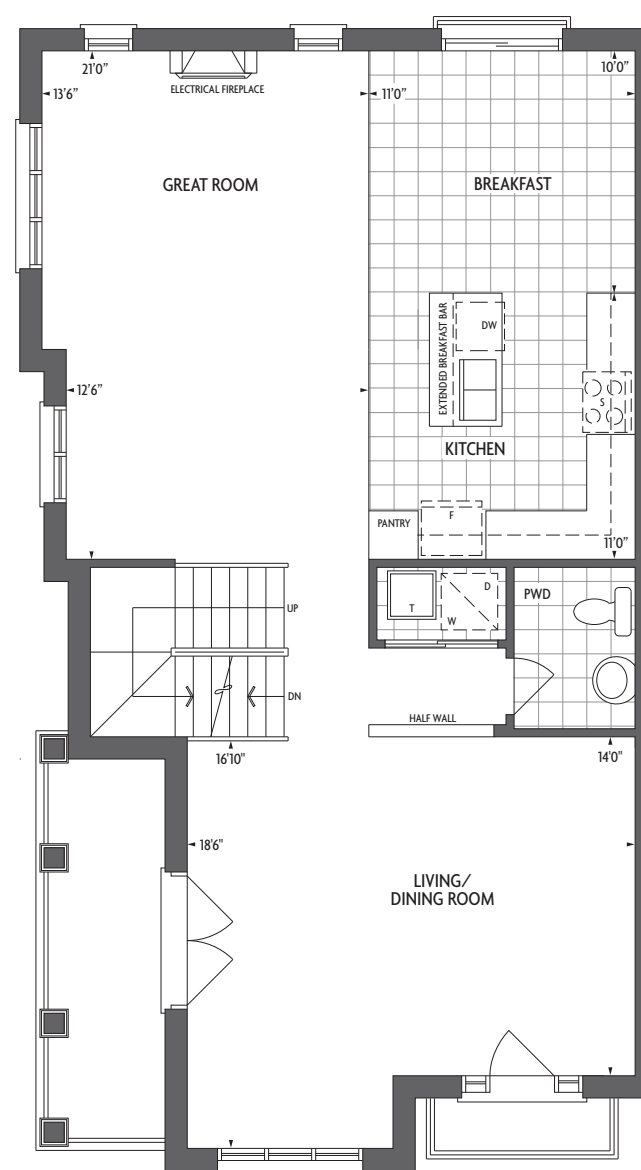

THE EMPRESS

2839 SQ. FT.
3- Storey
4 Bedroom

The EMPRESS

*All drawings are artist's concept and may vary slightly from the final product. Actual usable floor space may vary from stated area and square footage has been calculated based on usable living space according to Tarion rules. Drawings may show optional features which may not be included in the base price. The number of interior and exterior steps may vary from what's shown based on individual lot/plot grading conditions. E. & O. E.